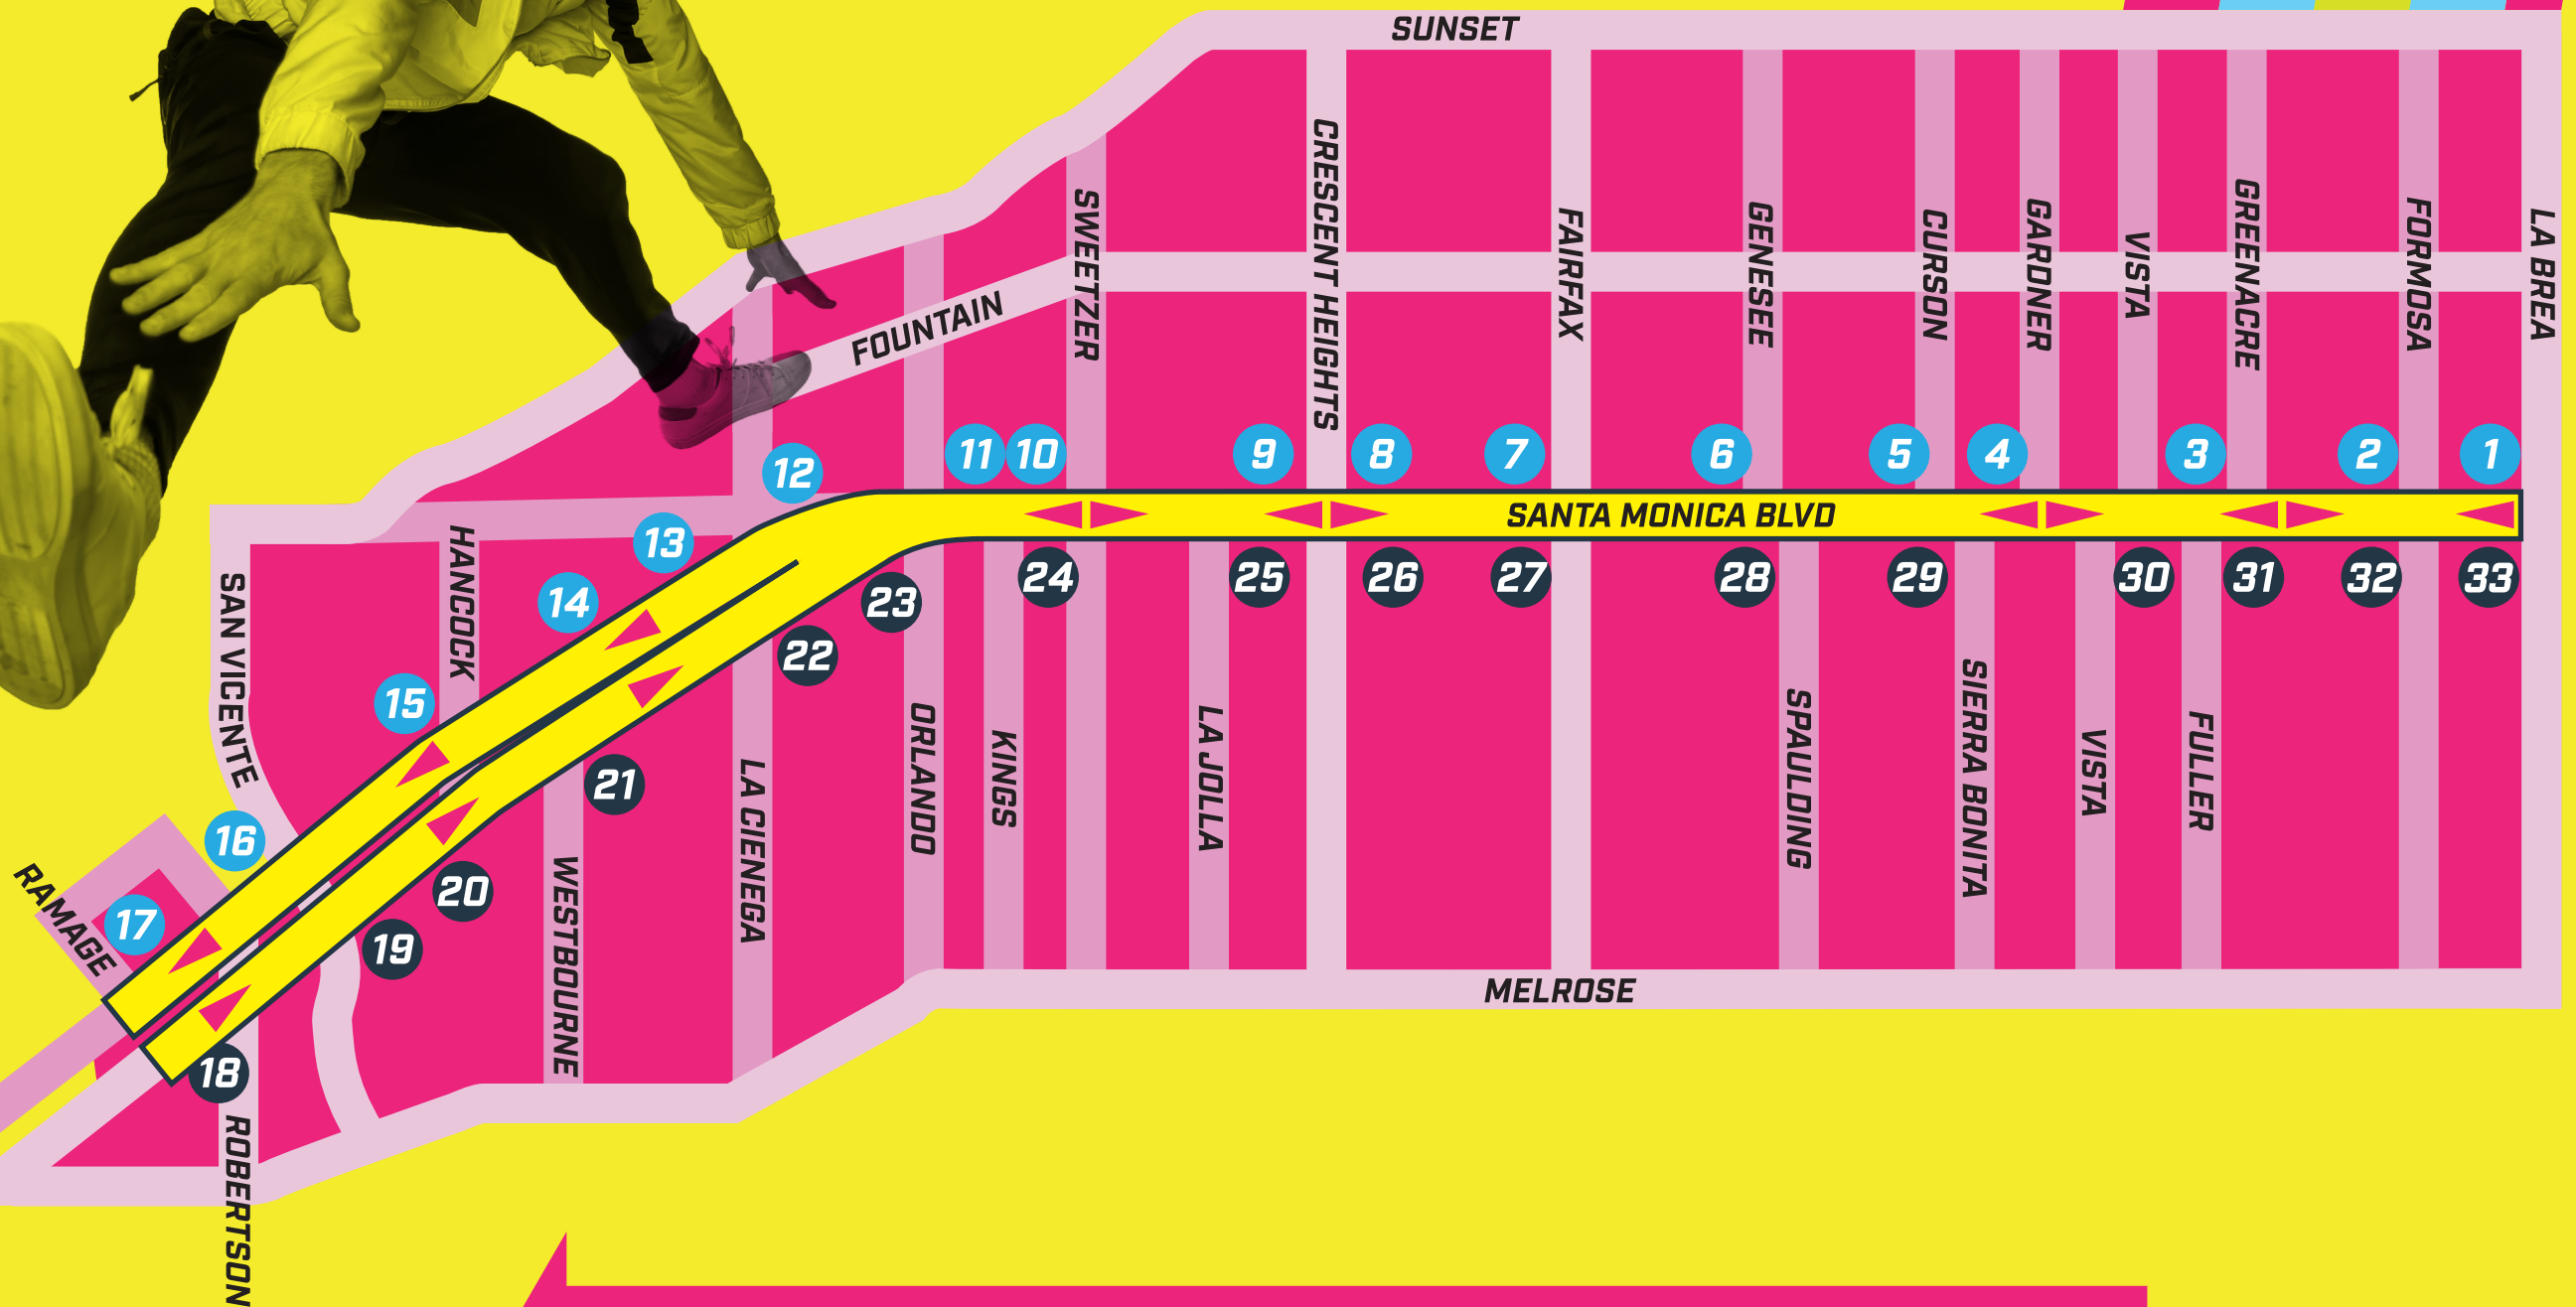

ROBERTSON TO LA BREA!

FRI & SAT: 8PM - 3AM
SUN: 2PM - 10PM

EVERY 15 MINUTES!

FREE!

WESTBOUND

- | | | | | |
|-------------|----------------|---------------|----------------|-----------|
| 1 La Brea | 5 Curson | 9 La Jolla | 13 Ramada | 17 Ramage |
| 2 Formosa | 6 Genesee | 10 Sweetzer | 14 Westbourne | |
| 3 Greenacre | 7 Fairfax | 11 Kings | 15 Hancock | |
| 4 Gardner | 8 Crescent Hts | 12 La Cienega | 16 San Vicente | |

EASTBOUND

- | | | | |
|-----------------------|---------------|------------------|------------|
| 18 La Peer/Robertston | 22 La Cienega | 26 Crescent Hts | 30 Vista |
| 19 San Vicente | 23 Orlando | 27 Fairfax | 31 Fuller |
| 20 Hancock | 24 Sweetzer | 28 Spaulding | 32 Formosa |
| 21 Westbourne | 25 La Jolla | 29 Sierra Bonita | 33 La Brea |